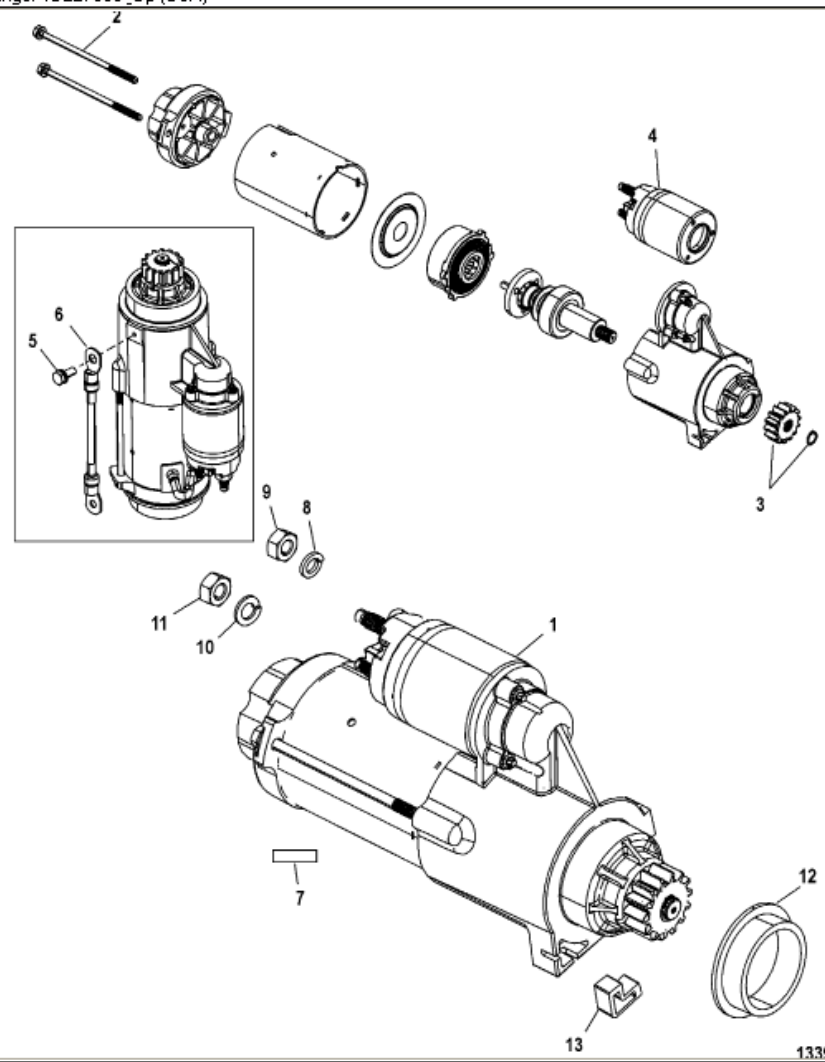

Parts List						
Ref	Class	Part	Description	Qty	Comment	Footnote
1	50	892339T	STARTER ASSEMBLY	1		
2	10	803005	THRU BOLT	2		
3	43	880805A 1	GEAR KIT	1		
4		809463A 1	SOLENOID KIT	1		
5	10	69035	SCREW AND LOCKWASHER, (.25	1		
6	84	93388A 1	CABLE ASSEMBLY, Black	1		
7		NSS	NOT SOLD SEPARATE, Decal/Wz	1		
8	13	40025 5	LOCKWASHER, (M5)	1		
9	11	40021 1	NUT, (M5)	1		
10	13	26993	LOCKWASHER, (.312)	1		
11	11	40021 3	NUT, (M8 - Stainless Steel)	1		
12		56703	COLLAR	2		
13		879845	STOP	1		